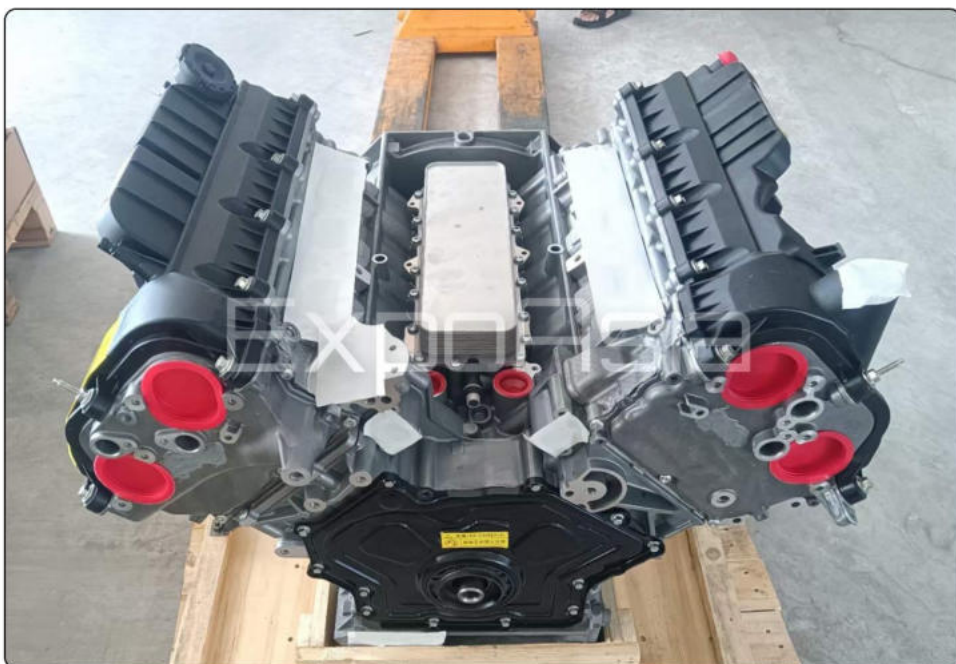

ДВС 1VD-FTV LAND CRUISER 200

LAND ROVER

EXA Card Product

БЕЗ ПОСРЕДНИКОВ

ДВС НА LAND ROVER 3.0T-306PS

EXA Card Product

БЕЗ ПОСРЕДНИКОВ

ДВС НА LAND ROVER 3.0T-306PS